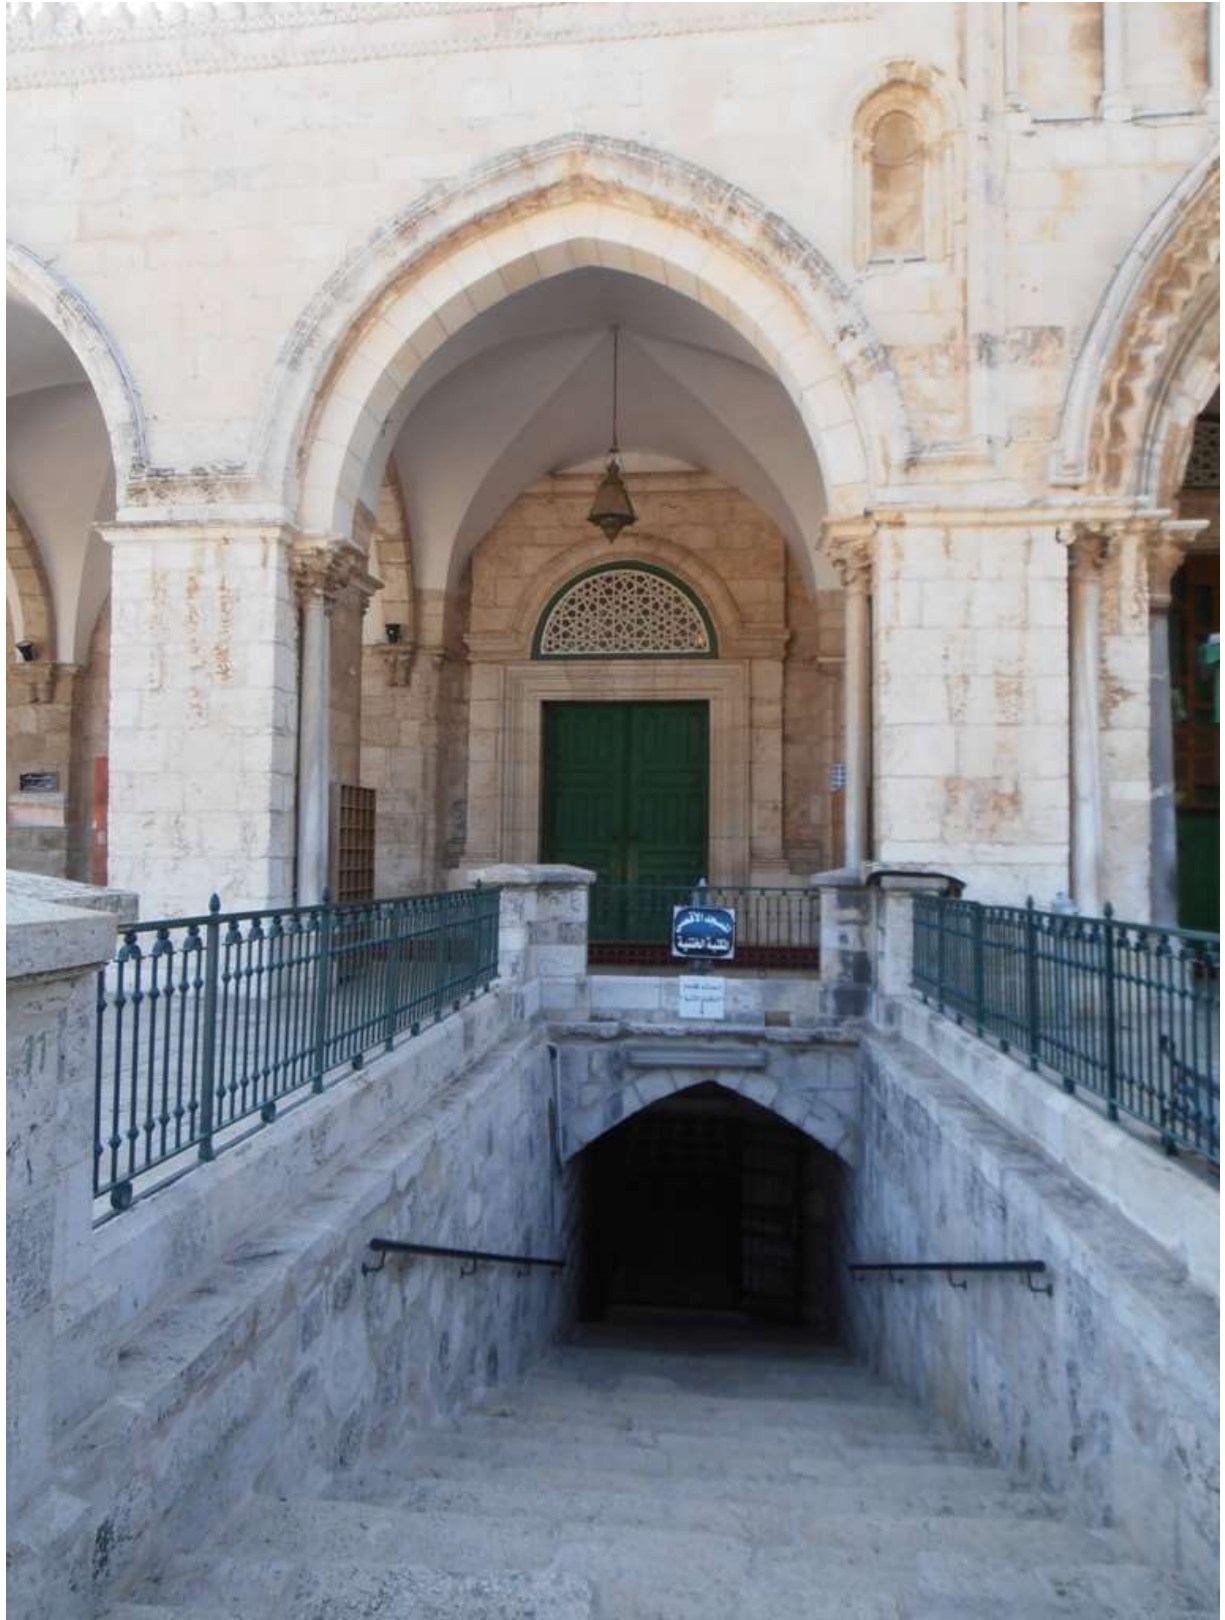

## Temple Mount – Dome of the Rock

backside of Eastern Gate

Archaeology of Jerusalem

The Temple Mount and Surrounding Areas

Main Archaeological Sites in the Temple Mount

- List of archaeological sites and their corresponding symbols (e.g., orange square, blue circle, black line).